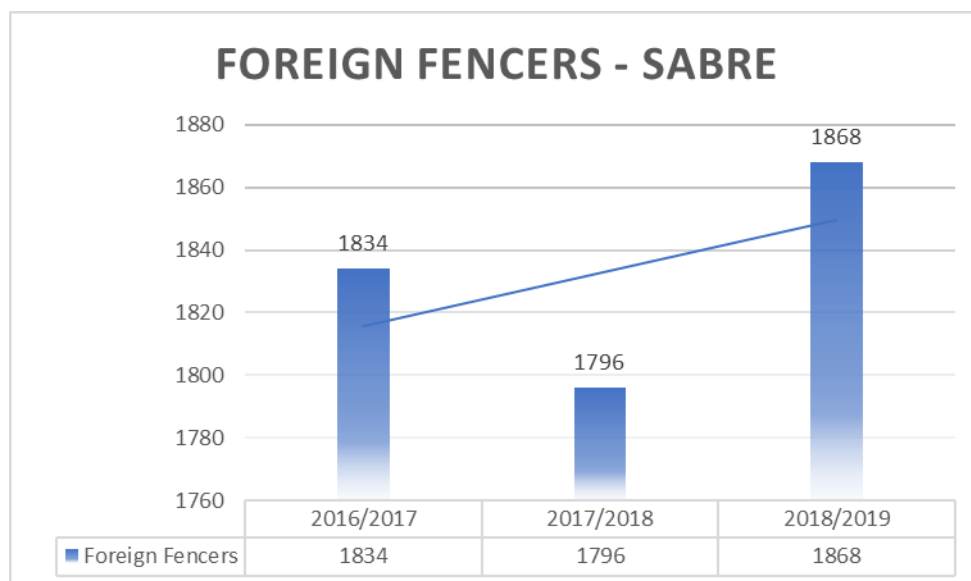

Foreign Fencers