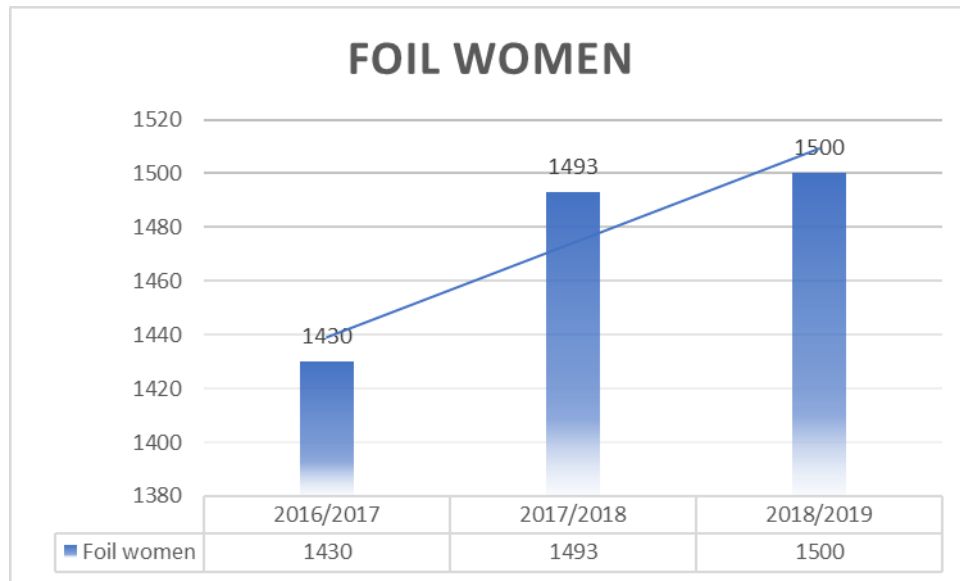

Men's epee

SEASON 2016/2017						
Epee men	Participants	%	Local Country	Foreign Fencers	Countries	% FF
Bratislava	232		7	225	28	96,98%
Budapest	217		59	166	23	76,50%
Bonn	199		64	135	24	67,84%
Klagenfurt	244		22	222	28	90,98%
Espoo	100		17	83	13	83,00%
Copenhagen	169		12	157	25	92,90%
Grenoble	180		64	116	20	64,44%
Luxembourg	137		8	129	21	94,16%
Ankara	46		30	16	7	34,78%
	1524		283	1249	189	81,96%

SEASON 2017/2018						
Epee men	Participants	%	Local Country	Foreign Fencers	Countries	% FF
Antalya	70	4,01%	48	22	10	31,43%
Budapest	280	16,03%	64	216	26	77,14%
Klagenfurt	210	12,02%	24	186	22	88,57%
Bonn	222	12,71%	64	159	27	71,62%
Espoo	141	8,07%	16	125	19	88,65%
Grenoble	193	11,05%	63	130	24	67,36%
Bratislava	293	16,77%	14	279	35	95,22%
Copenhagen	112	6,41%	8	104	20	92,86%
Krakow	226	12,94%	56	170	31	75,22%
	1747	100,00%	357	1391	214	79,62%