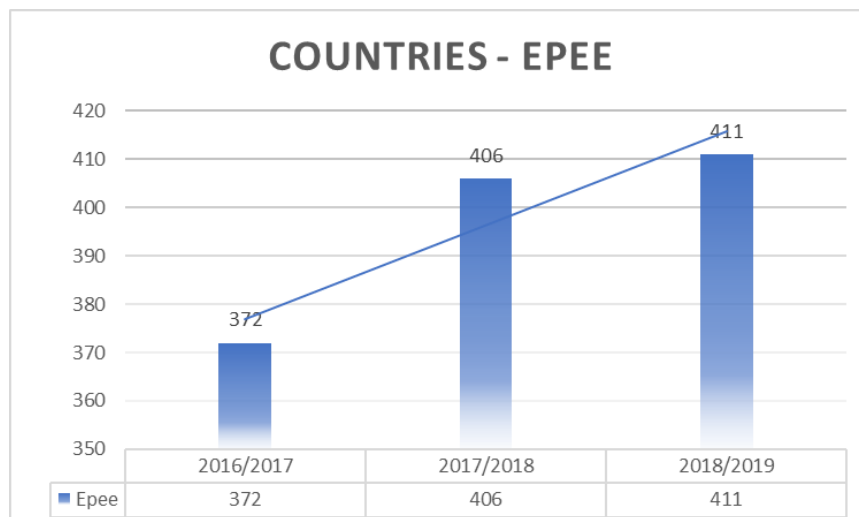

European Fencing Confederation Confédération Européenne d'Esime

Countries which participated on CC cups: