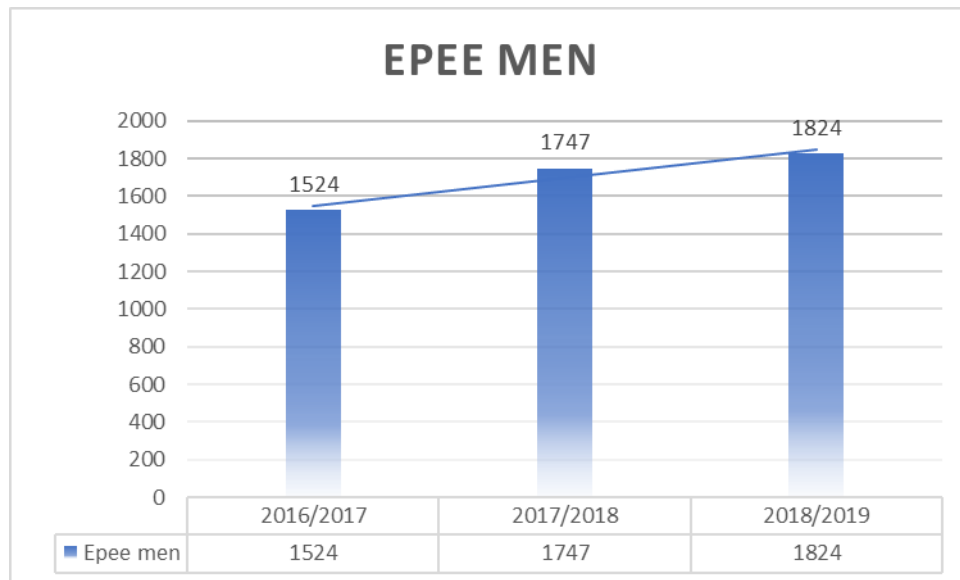

Women's epee

SEASON 2016/2017						
Epee women	Participants	%	Local Country	Foreign Fencers	Countries	% FF
Bratislava	211		8	203	29	96,21%
Heidenheim	204		64	140	19	68,63%
Klagenfurt	216		11	205	27	94,91%
Espoo	86		11	75	18	87,21%
Grenoble	218		64	154	22	70,64%
Zrenjanin	88		4	84	15	95,45%
Copenhagen	124		5	119	18	95,97%
Geneva	80		29	51	13	63,75%
Luxembourg	133		0	133	22	100,00%
	1360		196	1164	183	85,59%