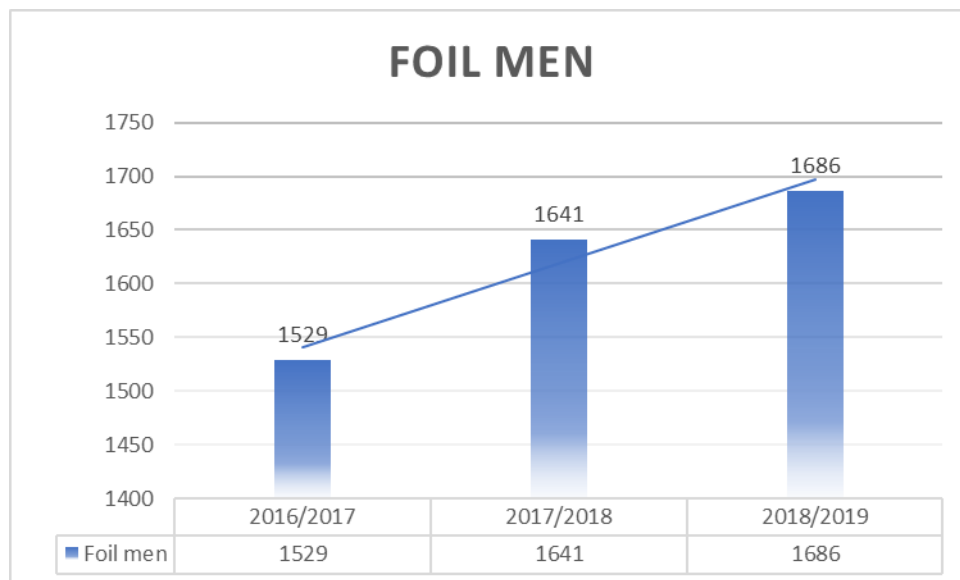

European Fencing Confederation Confédération Européenne d'Esime

SEASON 2017/2018						
Foil men	Participants	%	Local Country	Foreign Fencers	Countries	% FF
Manchester	145	8,84%	51	94	20	64,83%
Budapest	194	11,82%	32	162	27	83,51%
Thessaloniki	102	6,22%	27	75	17	73,53%
Moedling	232	14,14%	17	215	28	92,67%
Halle	227	13,83%	64	163	24	71,81%
Cabries	238	14,50%	62	176	28	73,95%
Bratislava	171	10,42%	5	166	24	97,08%
Roma	198	12,07%	64	134	30	67,68%
Warszawa	134	8,17%	60	74	21	55,22%
	1641	100,00%	382	1259	219	76,72%

SEASON 2018/2019						
Foil men	Participants	%	Local Country	Foreign Fencers	Countries	% FF
Manchester	170	10,08%	61	109	23	64,12%
Budapest	259	15,36%	38	221	31	85,33%
Thessaloniki	104	6,17%	19	85	19	81,73%
Moedling	200	11,86%	20	180	25	90,00%
Halle	187	11,09%	64	123	24	65,78%
Cabries	221	13,11%	64	176	24	79,64%
Bratislava	208	12,34%	9	199	26	95,67%
Roma	164	9,73%	64	100	22	60,98%
Warszawa	173	10,26%	57	116	22	67,05%
	1686	100,00%	396	1309	216	77,64%