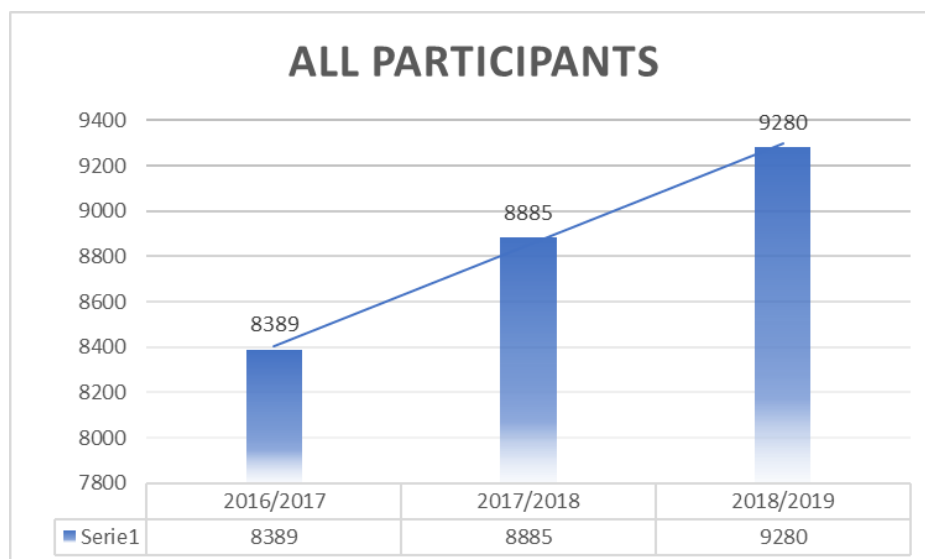

European Fencing Confederation Confédération Européenne d'Esime

Summary - all weapons

SEASON 2016/2017						
Weapon	Participants	%	Local Country	Foreign Fencers	Countries	% FF
Sabre men	1372	14,78%	396	972	156	70,85%
Sabre women	1174	12,65%	312	862	143	73,42%
Foil men	1529	16,48%	415	1114	187	72,86%
Foil women	1430	15,41%	374	1056	171	73,85%
Epee men	1524	16,42%	283	1249	189	81,96%
Epee women	1360	14,66%	196	1164	183	85,59%
	8389	90,40%	1976	6417	1029	76,49%

SEASON 2017/2018						
Weapon	Participants	%	Local Country	Foreign Fencers	Countries	% FF
Sabre men	1306	14,07%	366	940	162	71,98%
Sabre women	1174	12,65%	318	856	131	72,91%
Foil men	1641	17,68%	382	1259	219	76,72%
Foil women	1493	16,09%	372	1121	196	75,08%
Epee men	1747	18,83%	357	1391	214	79,62%
Epee women	1524	16,42%	257	1267	192	83,14%
	8885	95,74%	2052	6834	1114	76,92%

SEASON 2018/2019						
Weapon	Participants	%	Local Country	Foreign Fencers	Countries	% FF
Sabre men	1394	15,02%	405	989	166	70,95%
Sabre women	1242	13,38%	363	879	135	70,77%
Foil men	1686	18,17%	396	1309	216	77,64%
Foil women	1500	16,16%	363	1134	198	75,60%
Epee men	1824	19,66%	339	1495	210	81,96%
Epee women	1634	17,61%	324	1310	201	80,17%
	9280	100,00%	2190	7116	1126	76,68%