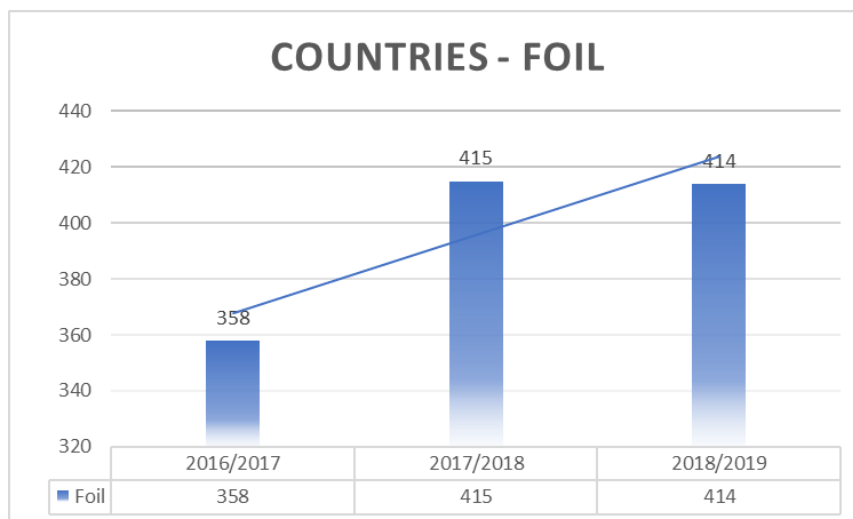

European Fencing Confederation Confédération Européenne d'Esime

Countries which participated on CC cups: