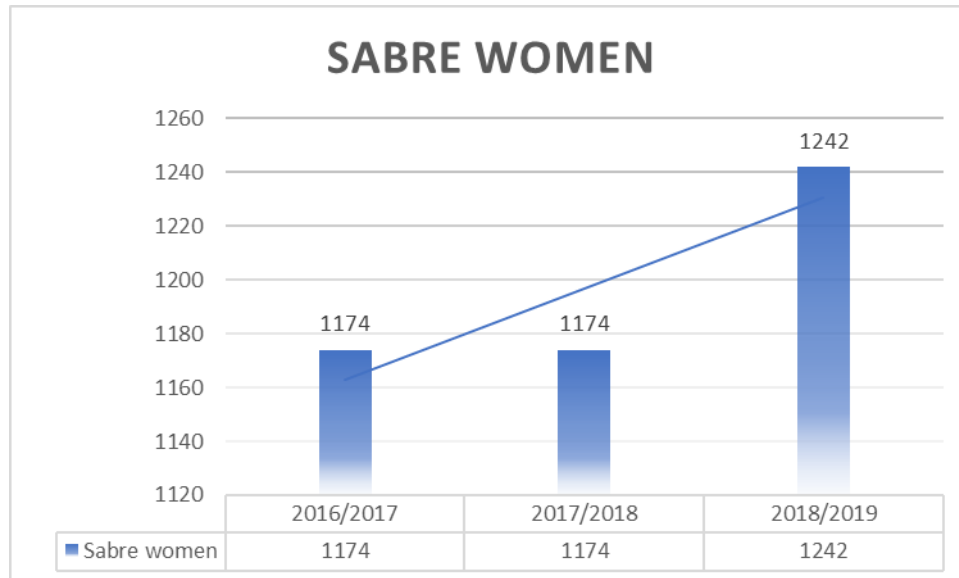

Men's foil

SEASON 2016/2017						
Foil men	Participants	%	Local Country	Foreign Fencers	Countries	% FF
Modling	272		25	247	31	90,81%
Budapest	256		36	220	27	85,94%
Bratislava	143		5	138	20	96,50%
Cabries	208		64	144	22	69,23%
Halle	142		64	78	18	54,93%
Warszawa	116		64	52	15	44,83%
Pisa	163		64	99	22	60,74%
Manchester	142		62	80	19	56,34%
Thessaloniki	87		31	56	13	64,37%
	1529		415	1114	187	72,86%